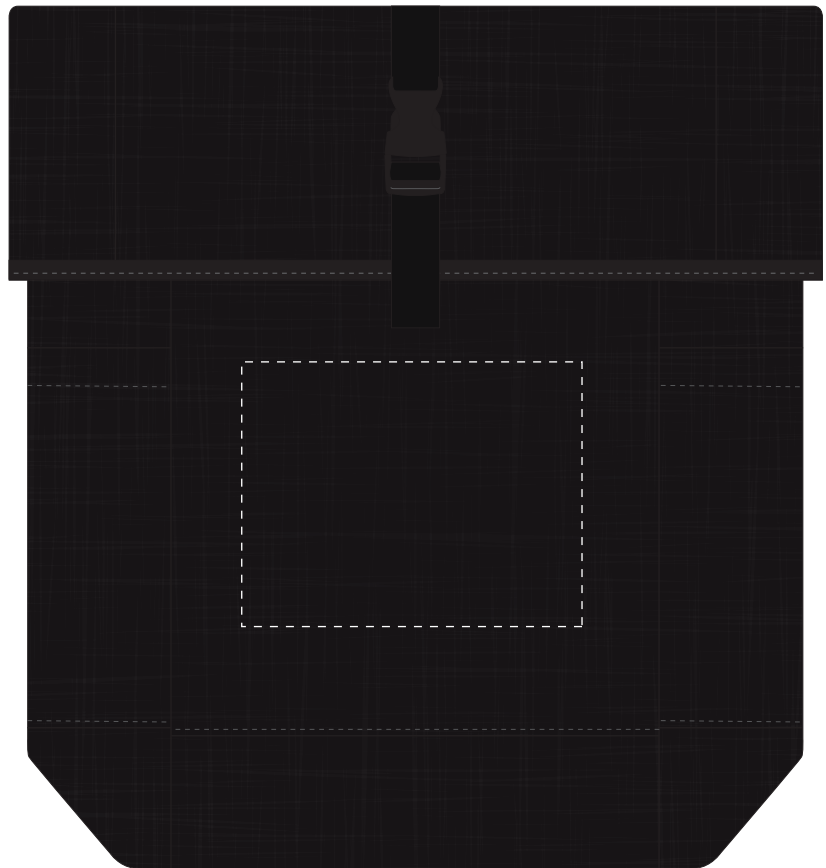

Your Ref:	Quantity:	Product Code: QB0455
Our Ref:	Version: 1	Product Colour: BLACK

PRINTING CONCERNS:**PRODUCT INFO: DUE TO THE NATURE OF THE PRODUCT THE PRINT POSITION MAY VARY BY 2 - 3 MM**

We stock this item in the following colours

 Full Colour Printing

ARTWORK SCALE 25%

Product Image for visualisation
- colours may vary

The dashed line is to demonstrate print area and will not appear on your printed item

PLEASE NOTE:

- All colours including print and product are for visual purposes only and should not be regarded as the actual colour of the product and print.
- Some products may vary from batch to batch and may differ from previous orders.
- The colour and texture of a product can also have an effect on the final print colour.
- By approving this order we accept that you understand these terms.

To proceed, please approve visual via the online system.

ARTWORK SCALE 100%

Max print area: 180mm x 140mm